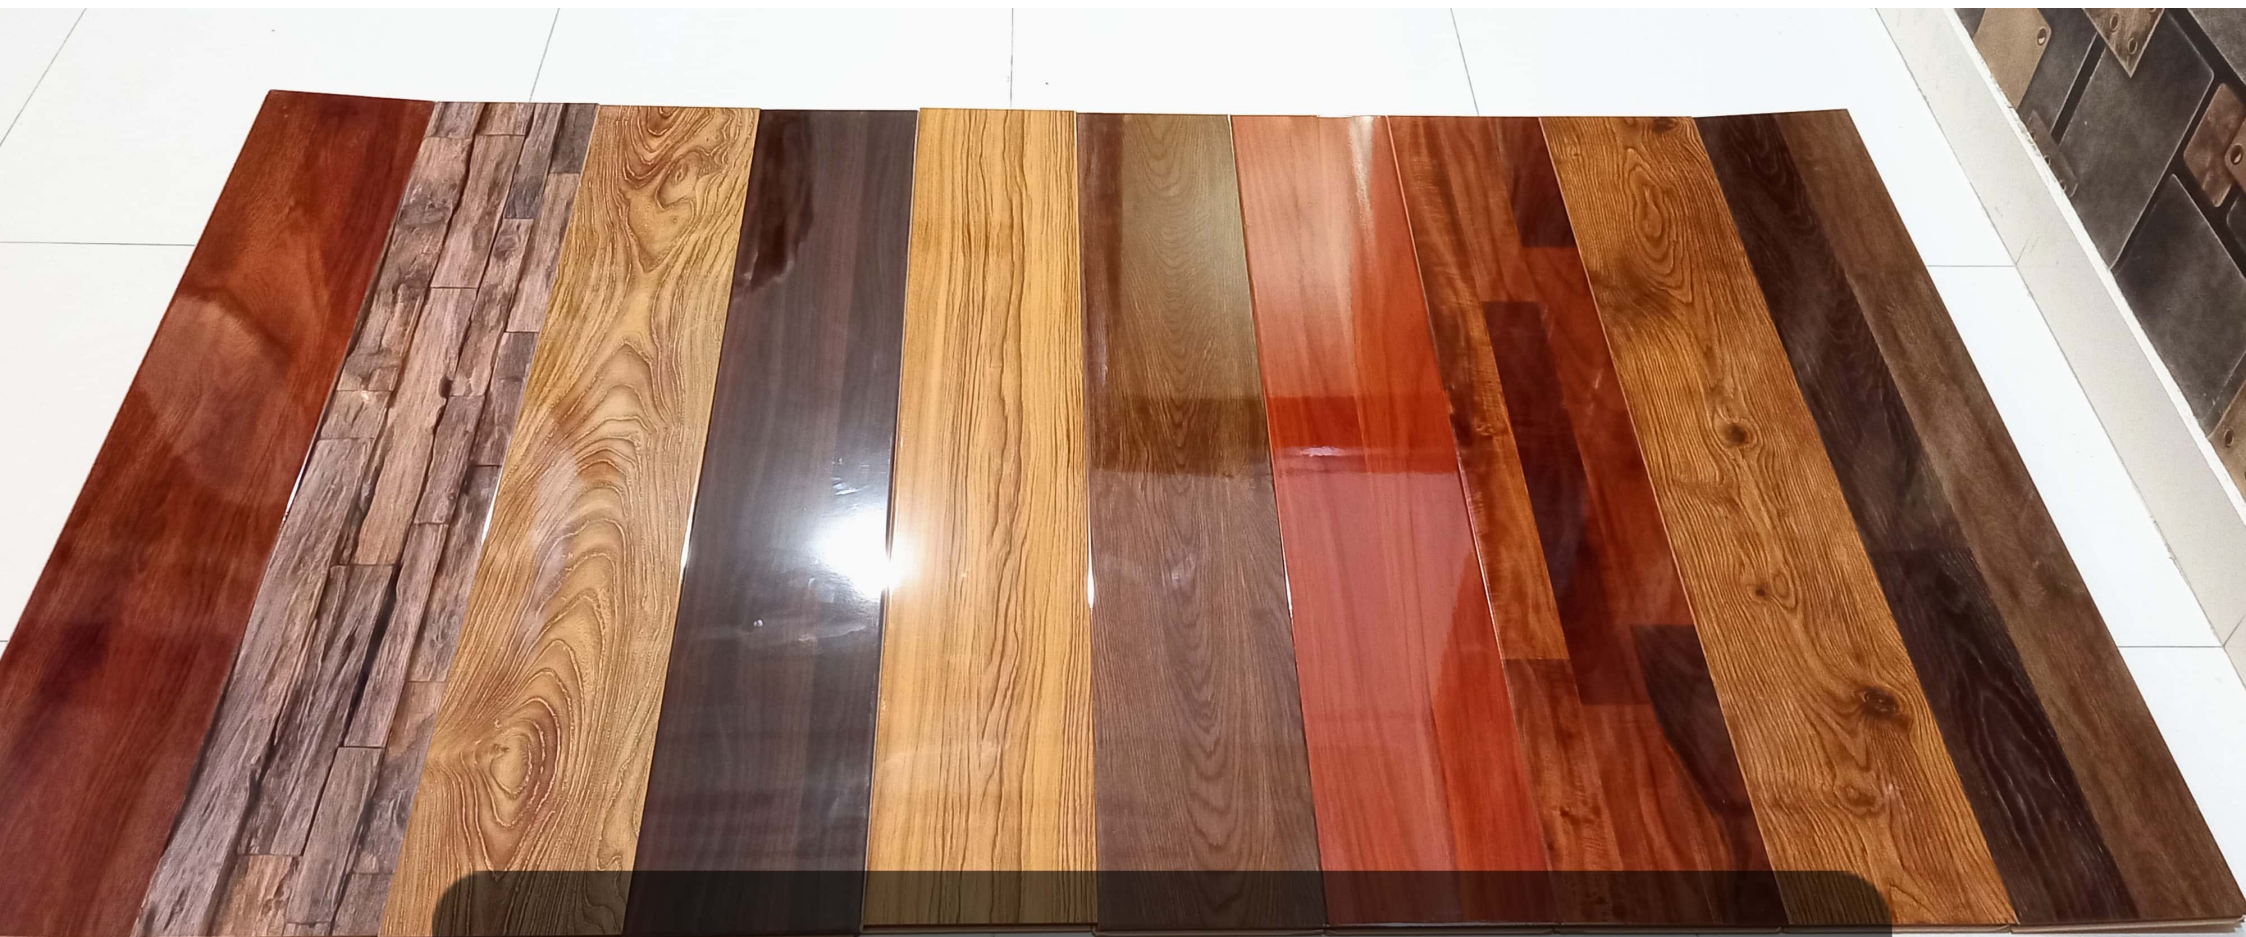

DYNAMIC / DECOR